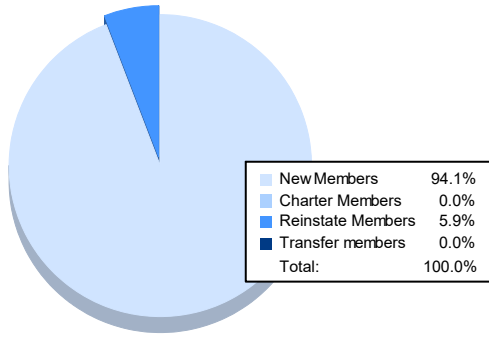

Year	New Clubs	Dropped Clubs	Gain/ Loss Clubs	New Members	Charter Members	Reinstate Members	Transfer Members	Total Member Added	Total Members Dropped	Gain/ Loss Members
2016-2017	1	2	-1	63	31	1	0	95	95	0
2017-2018	0	1	-1	72	4	5	0	81	109	-28
2018-2019	0	0	0	45	2	10	4	61	54	7
2019-2020	0	0	0	28	2	0	0	30	68	-38
2020-2021	0	1	-1	32	0	2	0	34	90	-56
<b>Average</b>	<b>0</b>	<b>1</b>	<b>-1</b>	<b>48</b>	<b>8</b>	<b>4</b>	<b>1</b>	<b>60</b>	<b>83</b>	<b>-23</b>

### Membership Composition June 2021 Cumulative